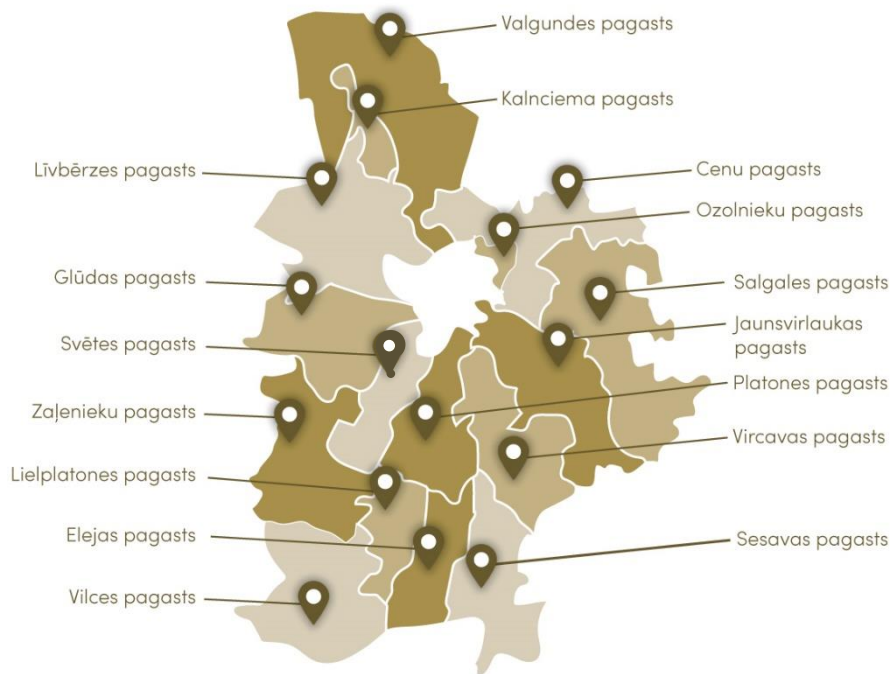

THE TERRITORY OF JELGAVA LOCAL MUNICIPALITY AND POPULATION

Area of the territory	1 604 km²
Number of parishes	16
Municipality founded	2021

➤ Number of inhabitants in each parish – from 726 up to 4688.

Population In Jelgava local municipality is

32 053